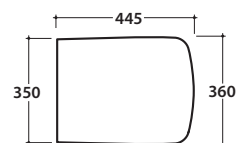

Peso 26 kg.

Floor mounted pan with wall drain, turning into floor drain by means of the PVC pipe cod. VA079 supplied on demand. Back to wall installation. Drain 4,5 / 3 Lt. Fixing kit included. Weight 26 kg.

Cod. RE019BI

Coprivaso in termoindurente. Peso 3 kg.

Thermo-setting seat-cover. Weight 3 kg.

Cod. RE020BI

Coprivaso in termoindurente chiusura rallentata. Peso 3 kg.

Thermo-setting seat-cover with soft-closing system. Weight 3 kg.

Cod. VA079

Curva tecnica per lo scarico a pavimento \varnothing 11

Elbow pipe for floor drain \varnothing 11

Cod. VA076

Raccordo per scarico a parete cm. 25 \varnothing 110. Peso 0,3 kg.

Pipe 25cm for wall drain. Weight 0,3 kg.