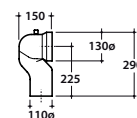

Peso 26 kg.

Floor mounted pan with wall drain, turning into floor drain by means of the PVC pipe cod. VA079 supplied on demand. Back to wall installation. Drain 4,5 / 3 Lt. Fixing kit included. Weight 26 kg.

Cod. RE019BI

Coprivaso in termoindurente. Peso 3 kg.

Thermo-setting seat-cover. Weight 3 kg.

Cod. RE020BI

Coprivaso in termoindurente chiusura rallentata. Peso 3 kg.

Thermo-setting seat-cover with soft-closing system. Weight 3 kg.

Cod. VA079

Curva tecnica per lo scarico a pavimento \varnothing 11

Elbow pipe for floor drain \varnothing 11

Cod. VA076

Raccordo per scarico a parete cm. 25 \varnothing 110. Peso 0,3 kg.

Pipe 25cm for wall drain. Weight 0,3 kg.